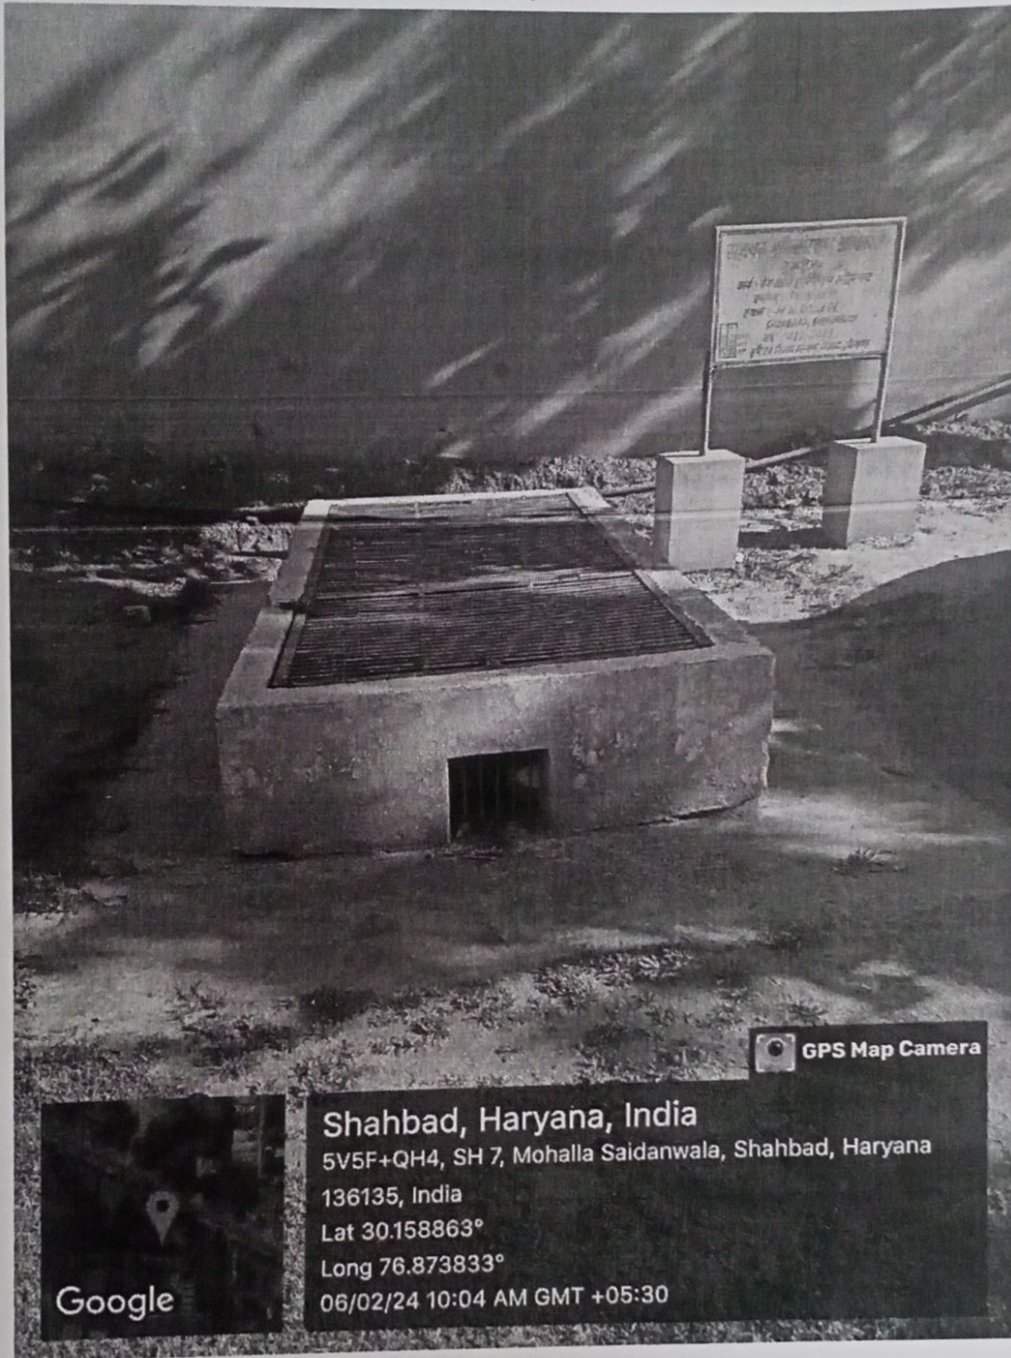

Markanda National College Shahabad Markanda
Ladwa Road, Shahabad

Rain Water Harvesting and Ground water recharge System in Lawn-1

Ashu Kumar

Principal
Markanda National College
Shahabad Markanda (Haryana)