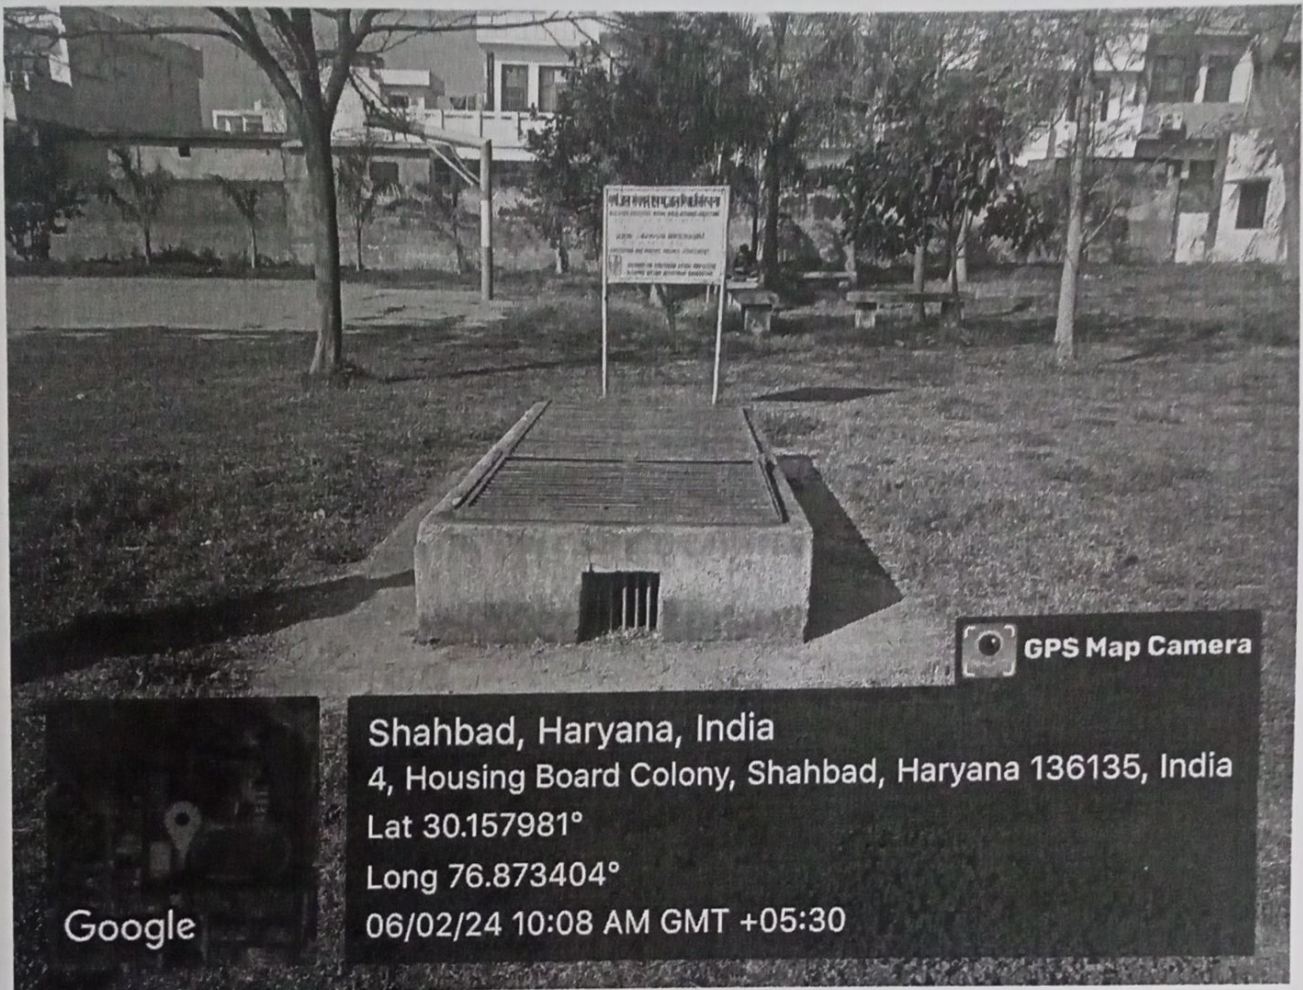

Markanda National College Shahabad Markanda
Ladwa Road, Shahabad

College has three Rain Water Harvesting and Ground Water Recharge System in College. One Ground Water Recharge System is established in Playground and two others are in Lawns.

Rain Water Harvesting and Ground water recharge System in Playground

Ashu Kumar

Principal
Markanda National College
Shahabad Markanda (Haryana)